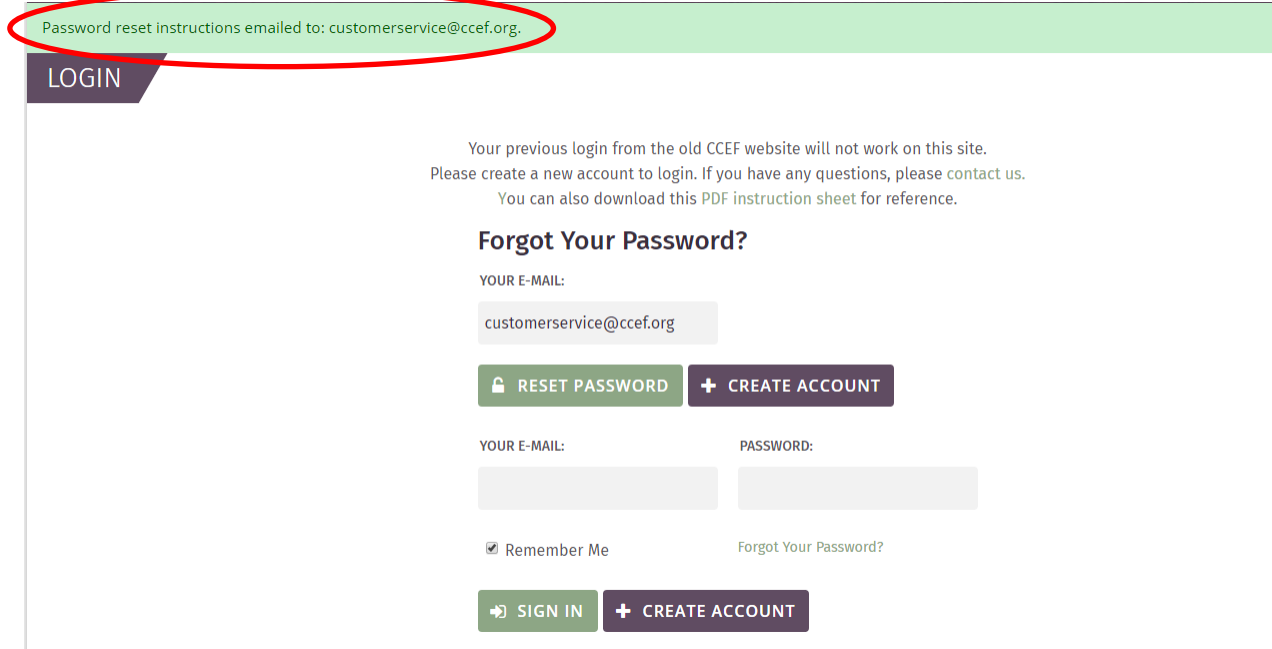

After the "Reset Password" button is pushed, you will see a green bar indicating that an email was sent to your email address.

Step 3: Open your email account and find the "Reset Your Password" email from customerservice@ccef.org. Click the link in the email provided to be taken to a password reset page.

Reset Your Password on CCEF

Create a new password by clicking the link below:

<https://www.ccef.org/login?key=XAZvvo2sbTDZ>

If you do not wish to reset your password ignore this e-mail.